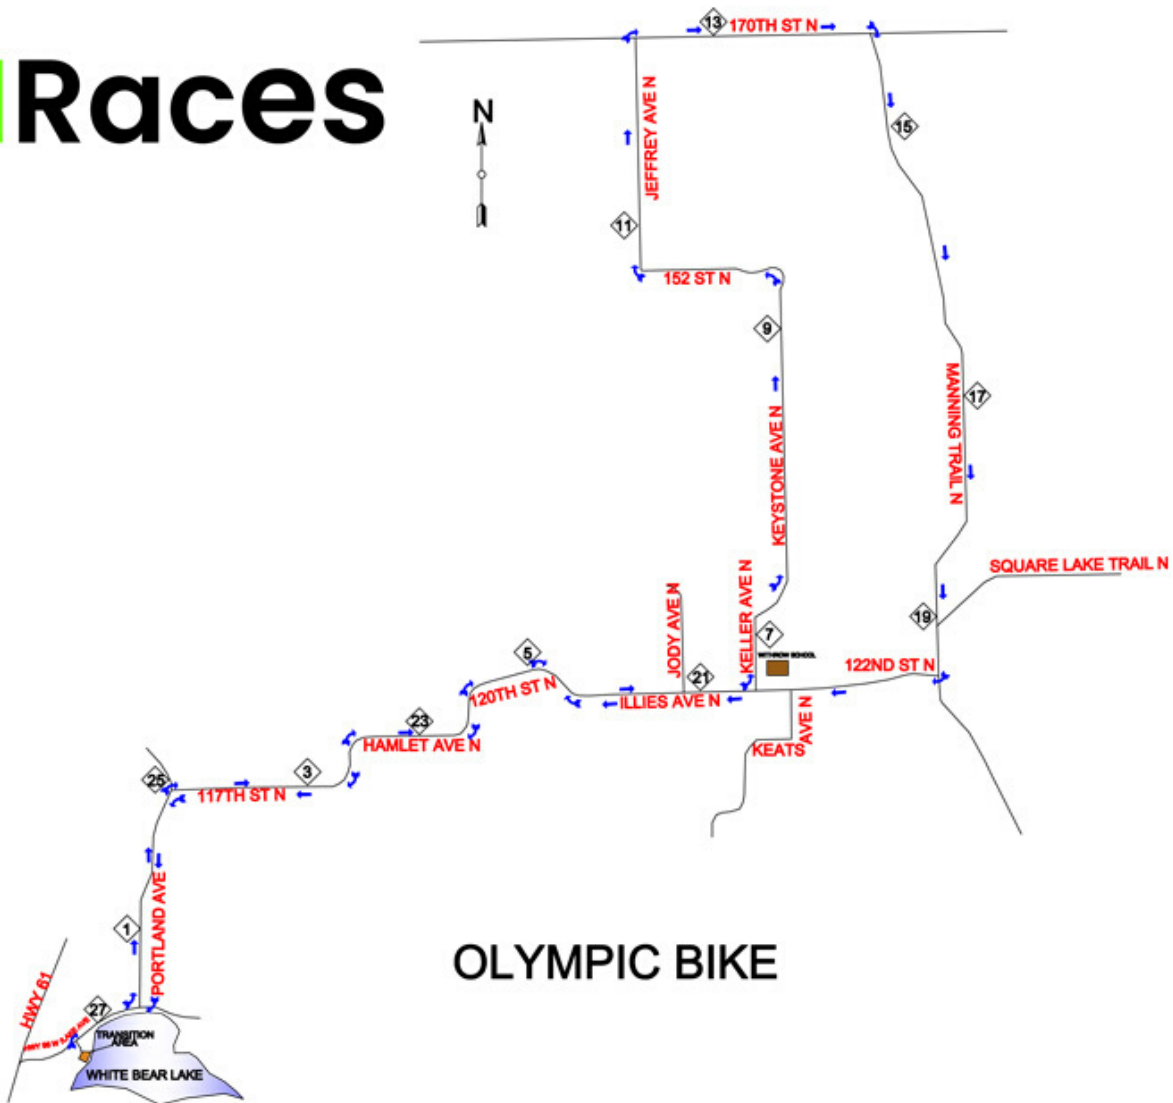

MMRaces

MMRaces

MMRaces

OLYMPIC BIKE

MMRaces

SPRINT RUN ROUTE

- South on bike path
- Right on 11th St
- Left on Johnson Ave
- Left on 10th St
- Right on Lake Ave
- Turn around at Hwy 61

OLYMPIC RUN ROUTE

- Follow Sprint Run Route to Hwy 61
- Left along Hwy 61
- Left onto Lake Ave South
- Left on South Shore Blvd
- Left into Bellaire Beach Parking Lot
- Turn around in parking lot