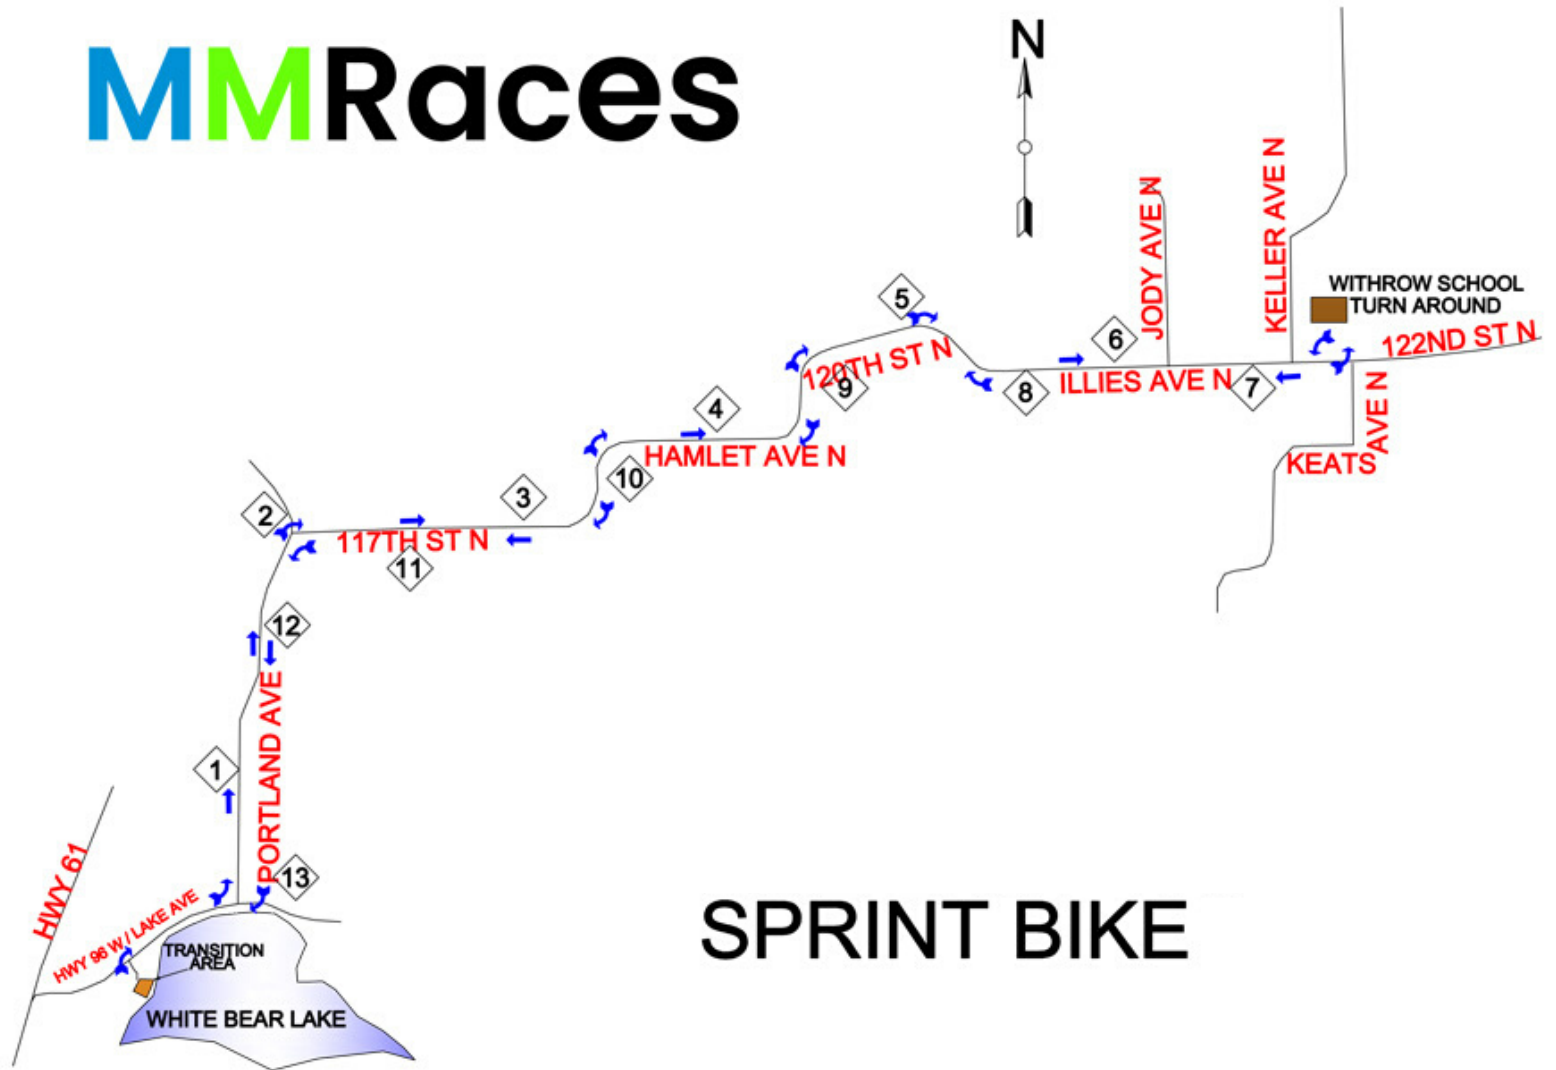

MMRaces

MMRaces

MMRaces

OLYMPIC BIKE

MMRaces

SPRINT RUN ROUTE

- South on bike path
- Right on 11th St
- Left on Johnson Ave
- Left on 10th St
- Right on Lake Ave
- Turn around at Hwy 61

OLYMPIC RUN ROUTE

- Follow Sprint Run Route to Hwy 61
- Left along Hwy 61
- Left onto Lake Ave South
- Left on South Shore Blvd
- Left into Bellaire Beach Parking Lot
- Turn around in parking lot