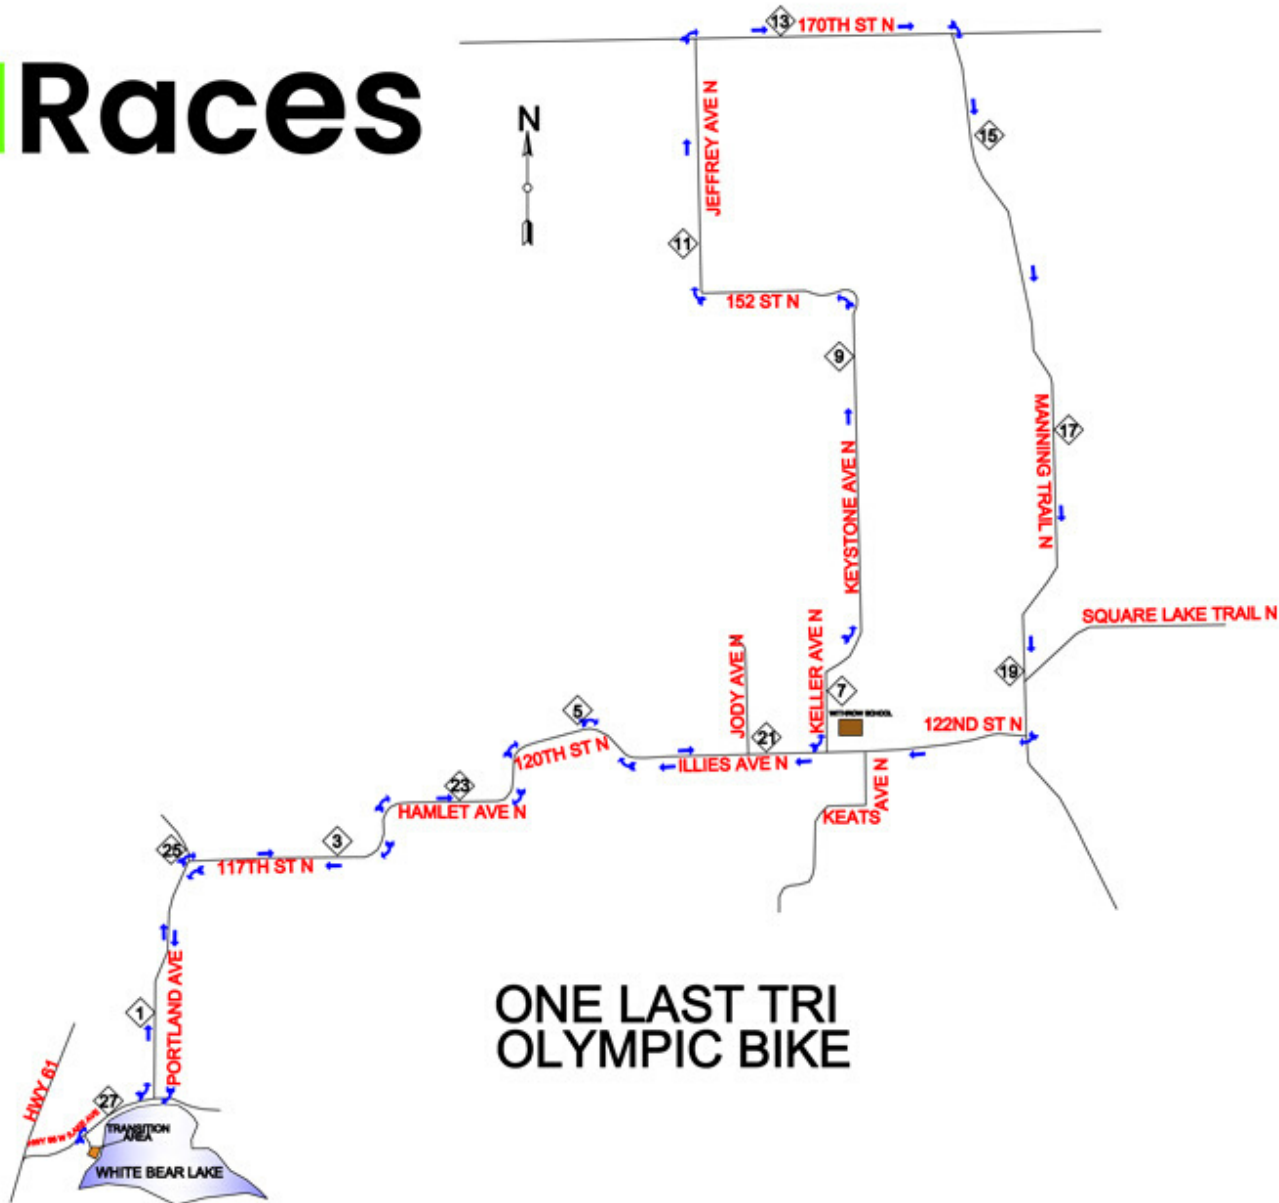

ONE LAST TRI
MMRaces

MMRaces

ONE LAST TRI SPRINT BIKE

MMRaces

ONE LAST TRI
OLYMPIC BIKE

MMRaces

SPRINT RUN ROUTE

South on bike path
Right on 11th St
Left on Johnson Ave
Left on 10th St
Right on Lake Ave
Turn around at Hwy 61

OLYMPIC RUN ROUTE

Follow Sprint Run Route to Hwy 61
Left along Hwy 61
Left onto Lake Ave South
Left on South Shore Blvd
Left into Bellaire Beach Parking Lot
Turn around in parking lot