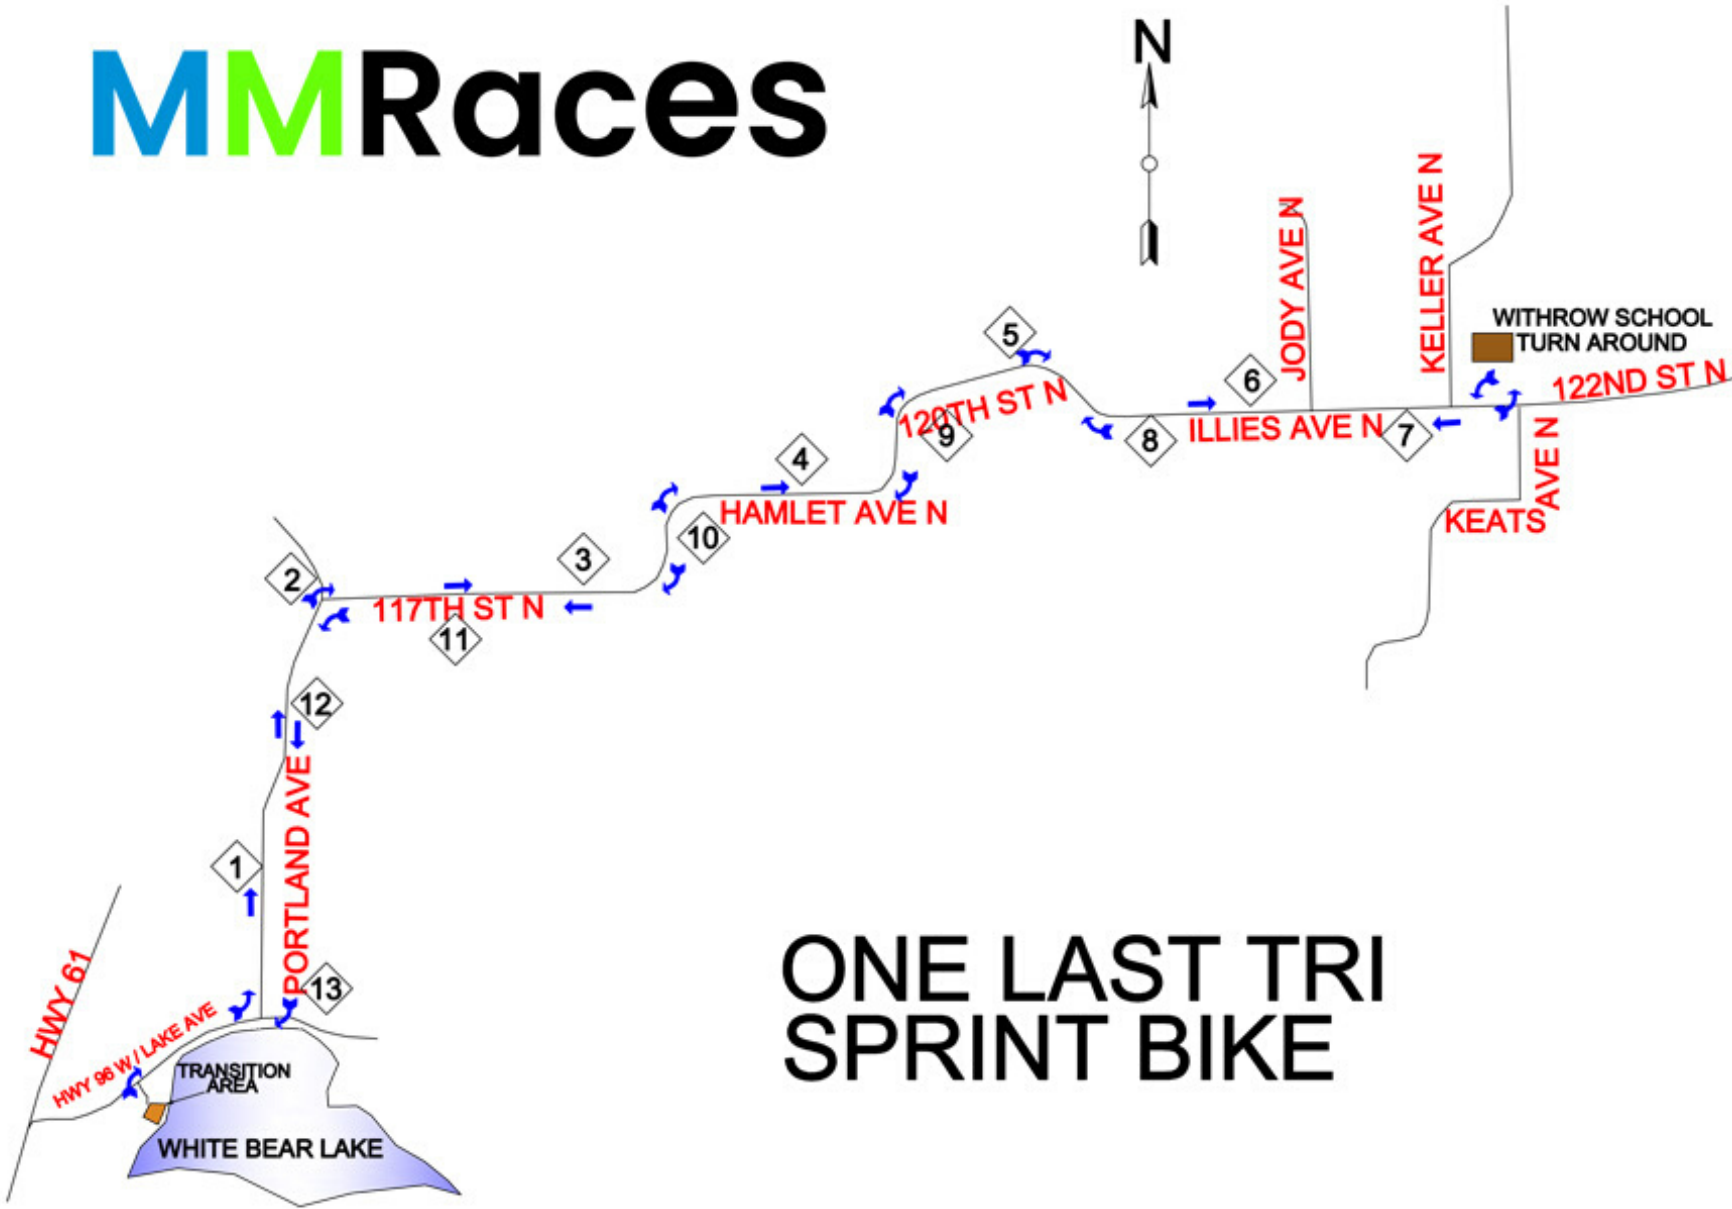

ONE LAST TRI
MMRaces

MMRaces

ONE LAST TRI SPRINT BIKE

MMRaces

ONE LAST TRI
OLYMPIC BIKE

MMRaces

SPRINT RUN ROUTE

South on bike path
Right on 11th St
Left on Johnson Ave
Left on 10th St
Right on Lake Ave
Turn around at Hwy 61

OLYMPIC RUN ROUTE

Follow Sprint Run Route to Hwy 61
Left along Hwy 61
Left onto Lake Ave South
Left on South Shore Blvd
Left into Bellaire Beach Parking Lot
Turn around in parking lot