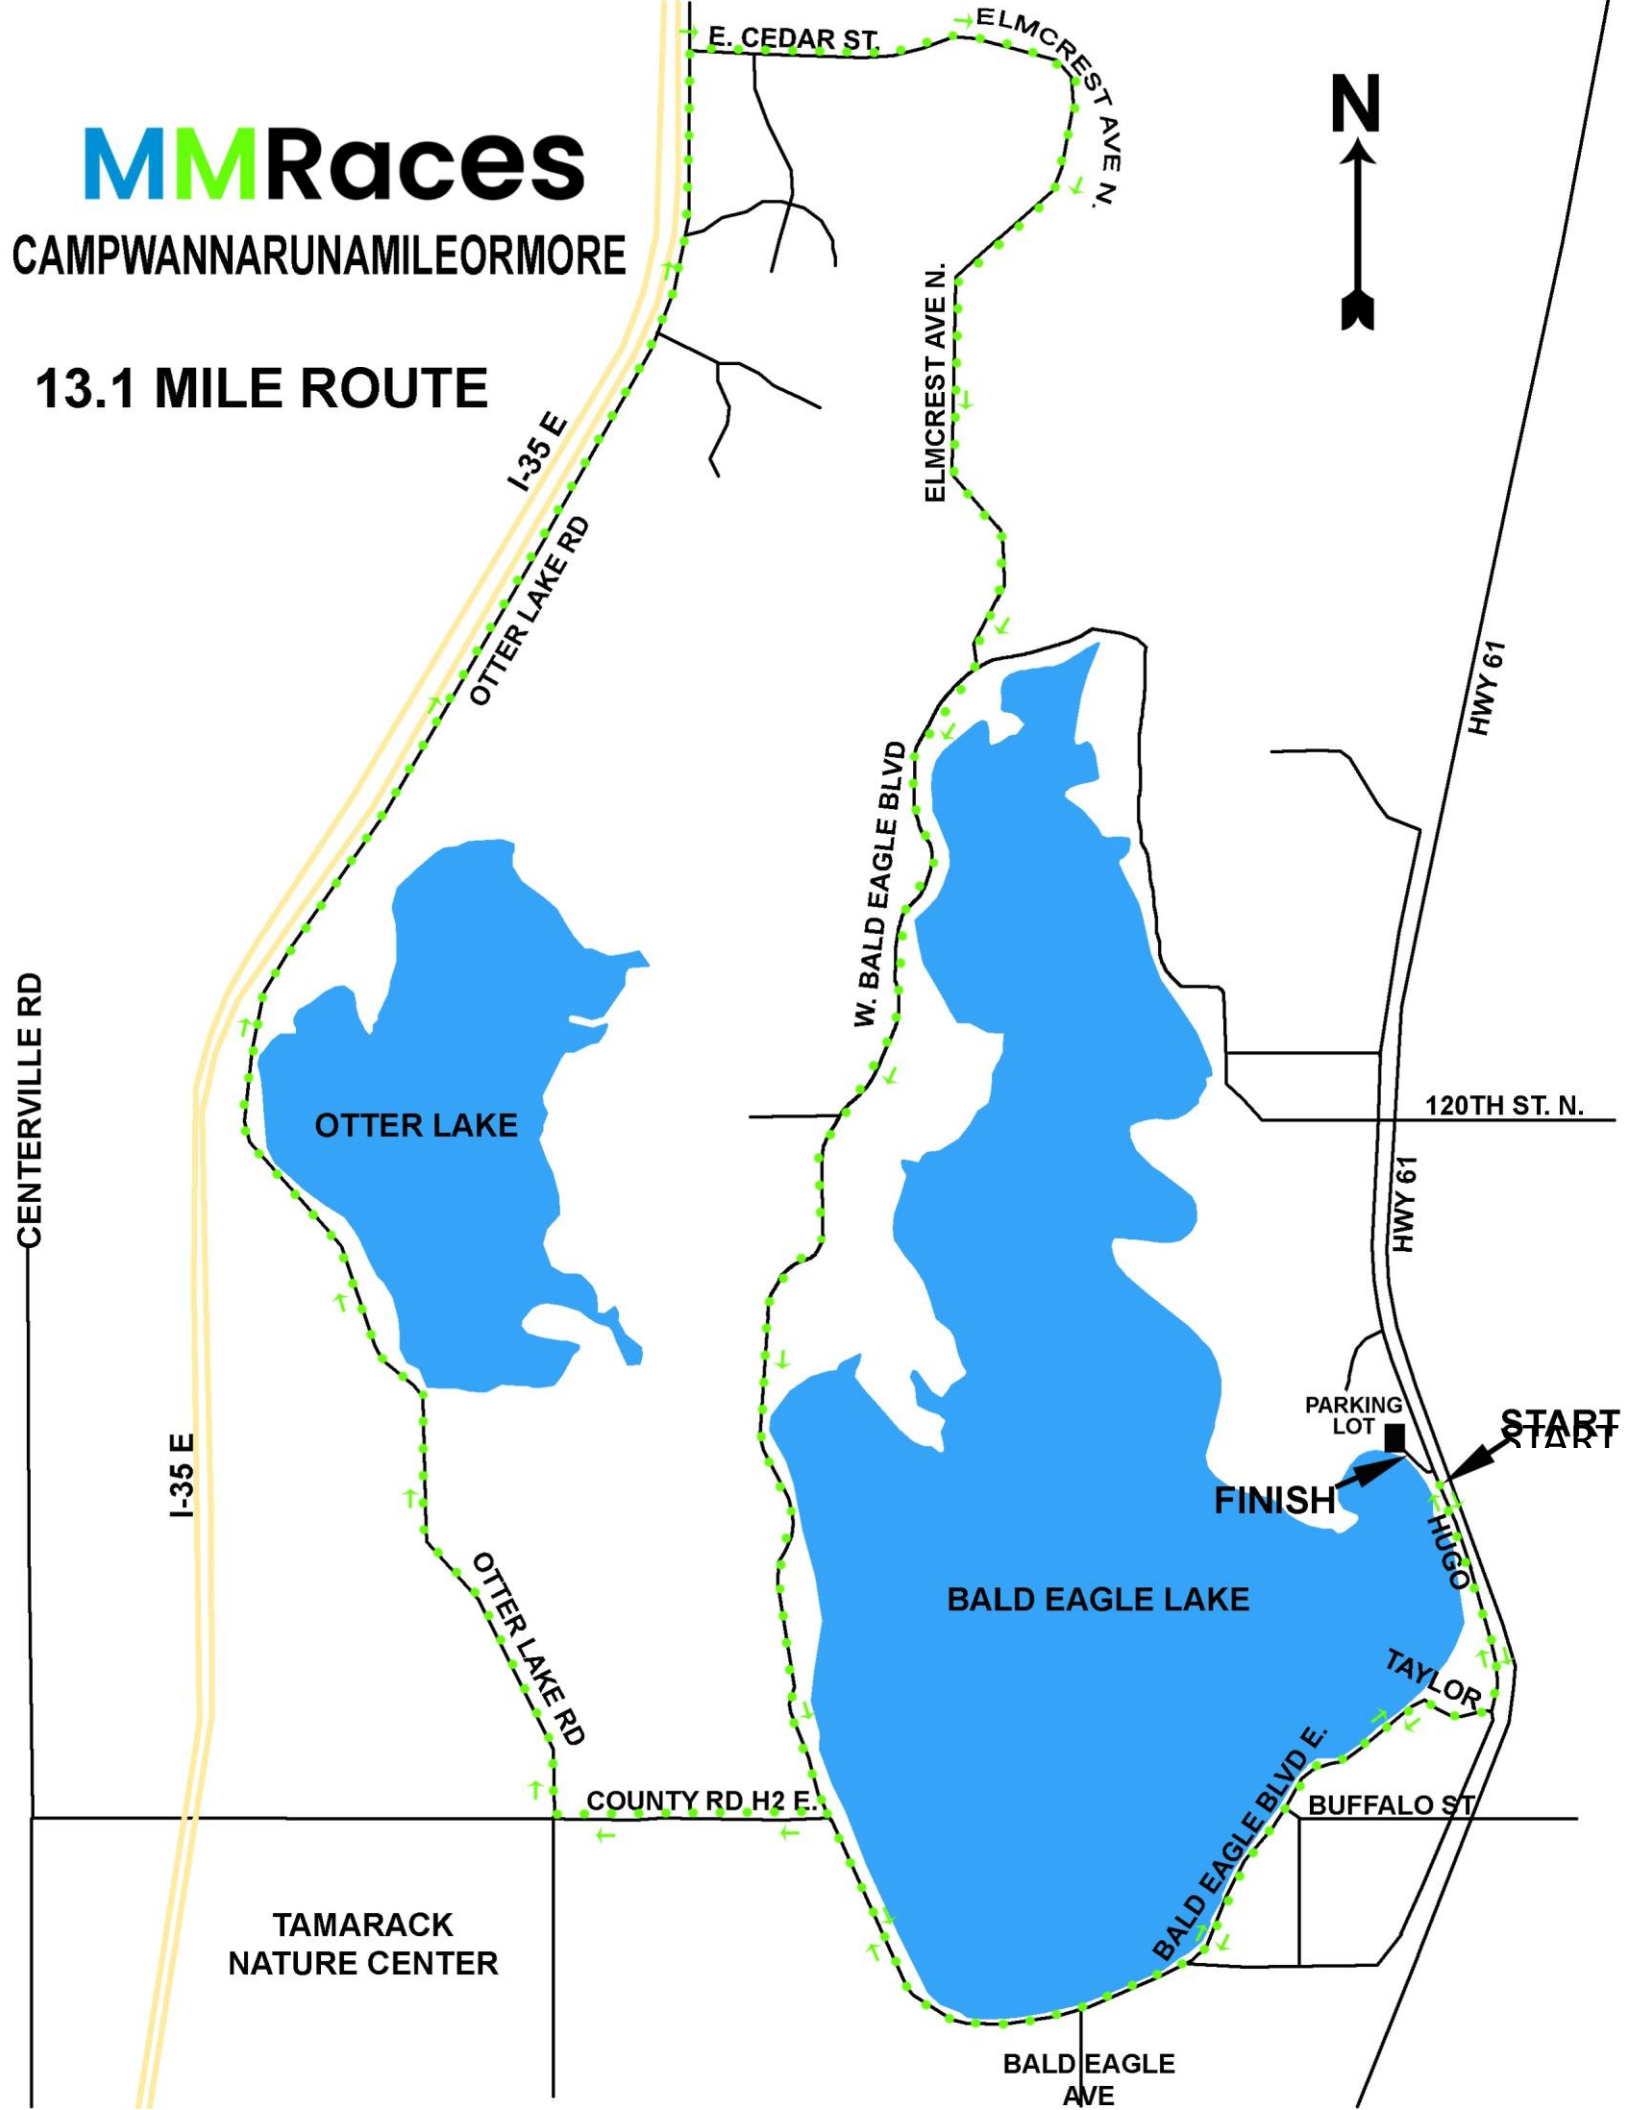

MMRaces

CAMPWANNARUNAMILEORMORE

13.1 MILE ROUTE

CENTERVILLE RD

I-35 E

TAMARACK NATURE CENTER

OTTER LAKE

I-35 E
OTTER LAKE RD

OTTER LAKE RD

COUNTY RD H2 E

E. CEDAR ST.

ELMCREST AVE N.

W. BALD EAGLE BLVD

BALD EAGLE AVE

BALD EAGLE LAKE

FINISH

120TH ST. N.

HWY 61

HWY 61

PARKING LOT

START

HUGO

TAYLOR

BUFFALO ST

BALD EAGLE BLVD E.