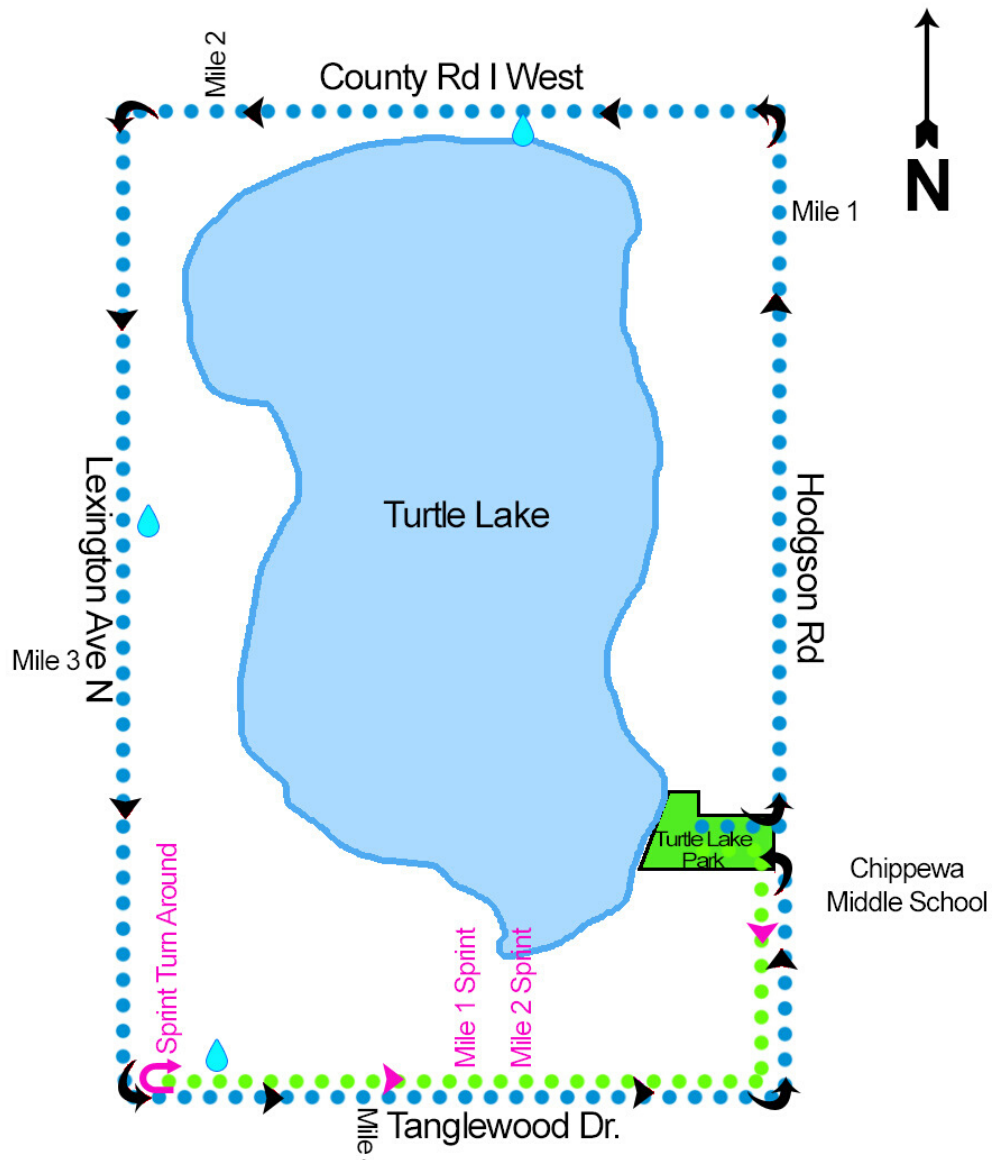

# MMRaces

..... Bike Route - Olympic Distance does 2 Laps  
 Sprint Distance does 1 Lap

**MMRaces**

- Olympic Distance
- Sprint Distance
- 💧 Water Stop

**MMRaces**