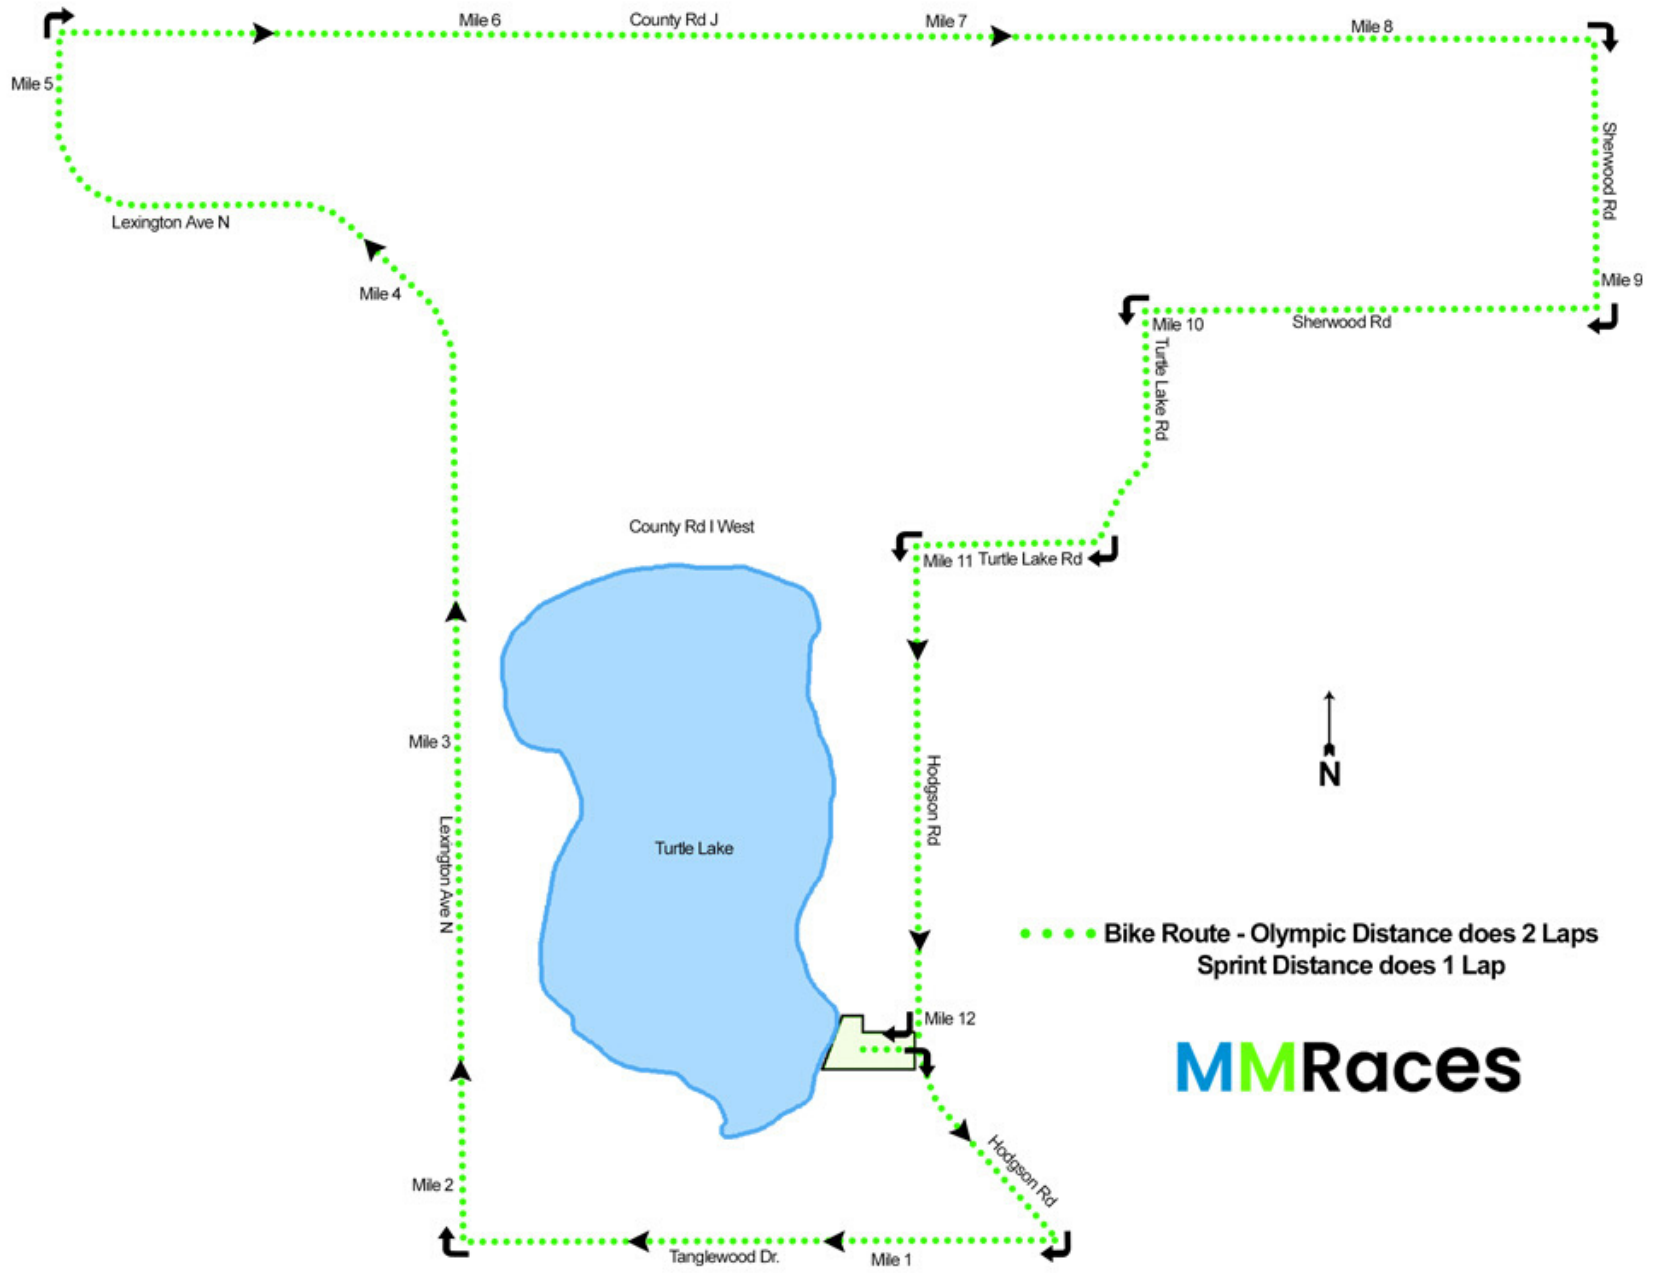

# MMRaces

..... Bike Route - Olympic Distance does 2 Laps  
 Sprint Distance does 1 Lap

**MMRaces**

- Olympic Distance
- Sprint Distance
- 💧 Water Stop

**MMRaces**