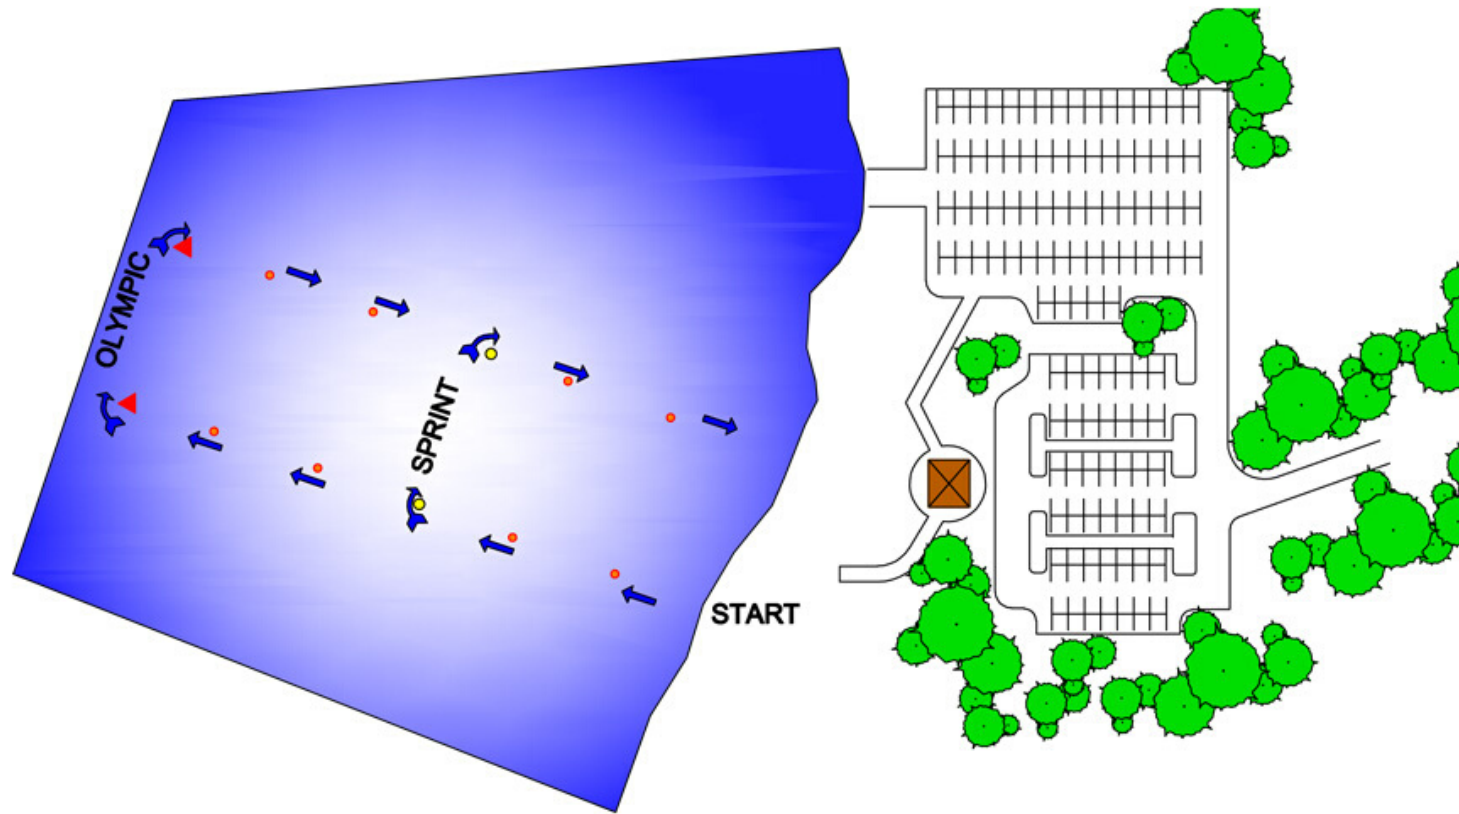

# MMRaces

..... Bike Route - Olympic Distance does 2 Laps  
 Sprint Distance does 1 Lap

**MMRaces**

- Olympic Distance
- Sprint Distance
- 💧 Water Stop

**MMRaces**