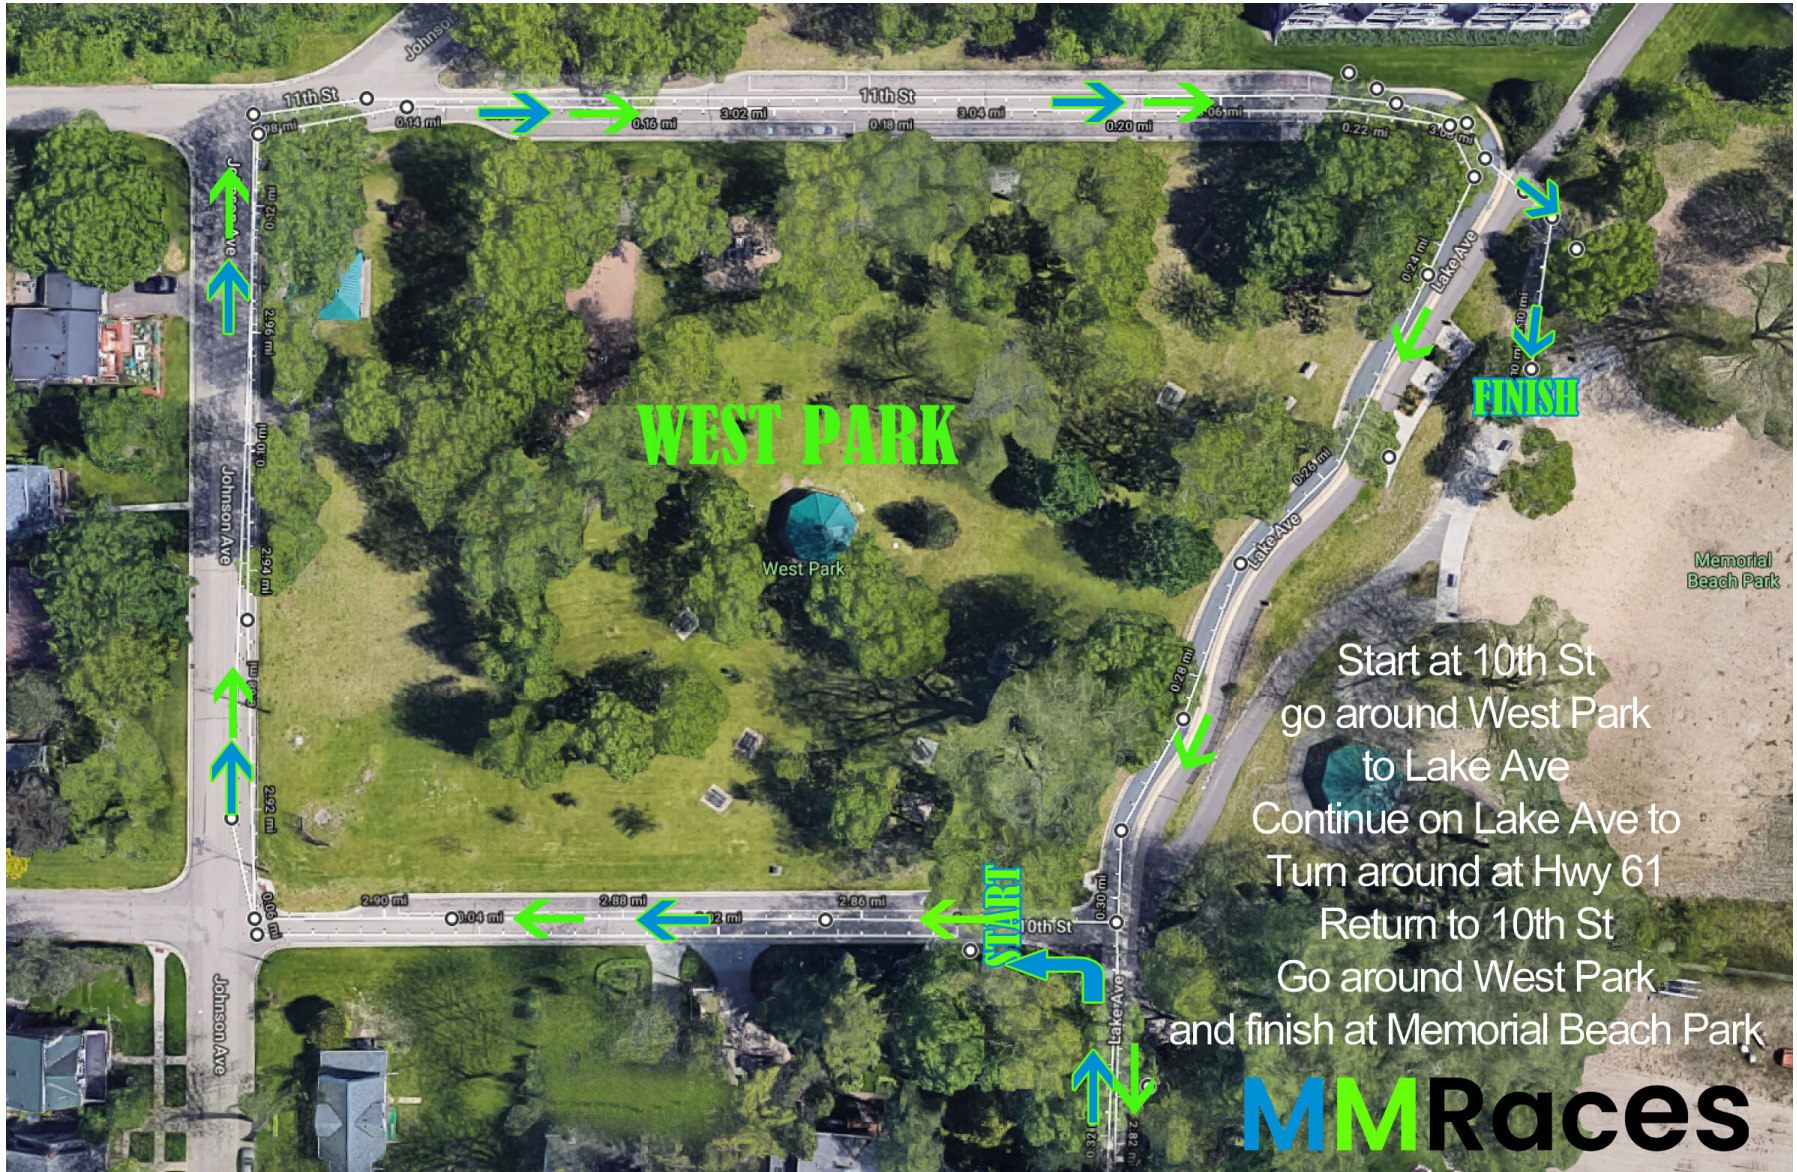

MMRaces

WEST PARK

Start at 10th St
go around West Park
to Lake Ave
Continue on Lake Ave to
Turn around at Hwy 61
Return to 10th St
Go around West Park
and finish at Memorial Beach Park

MM Races