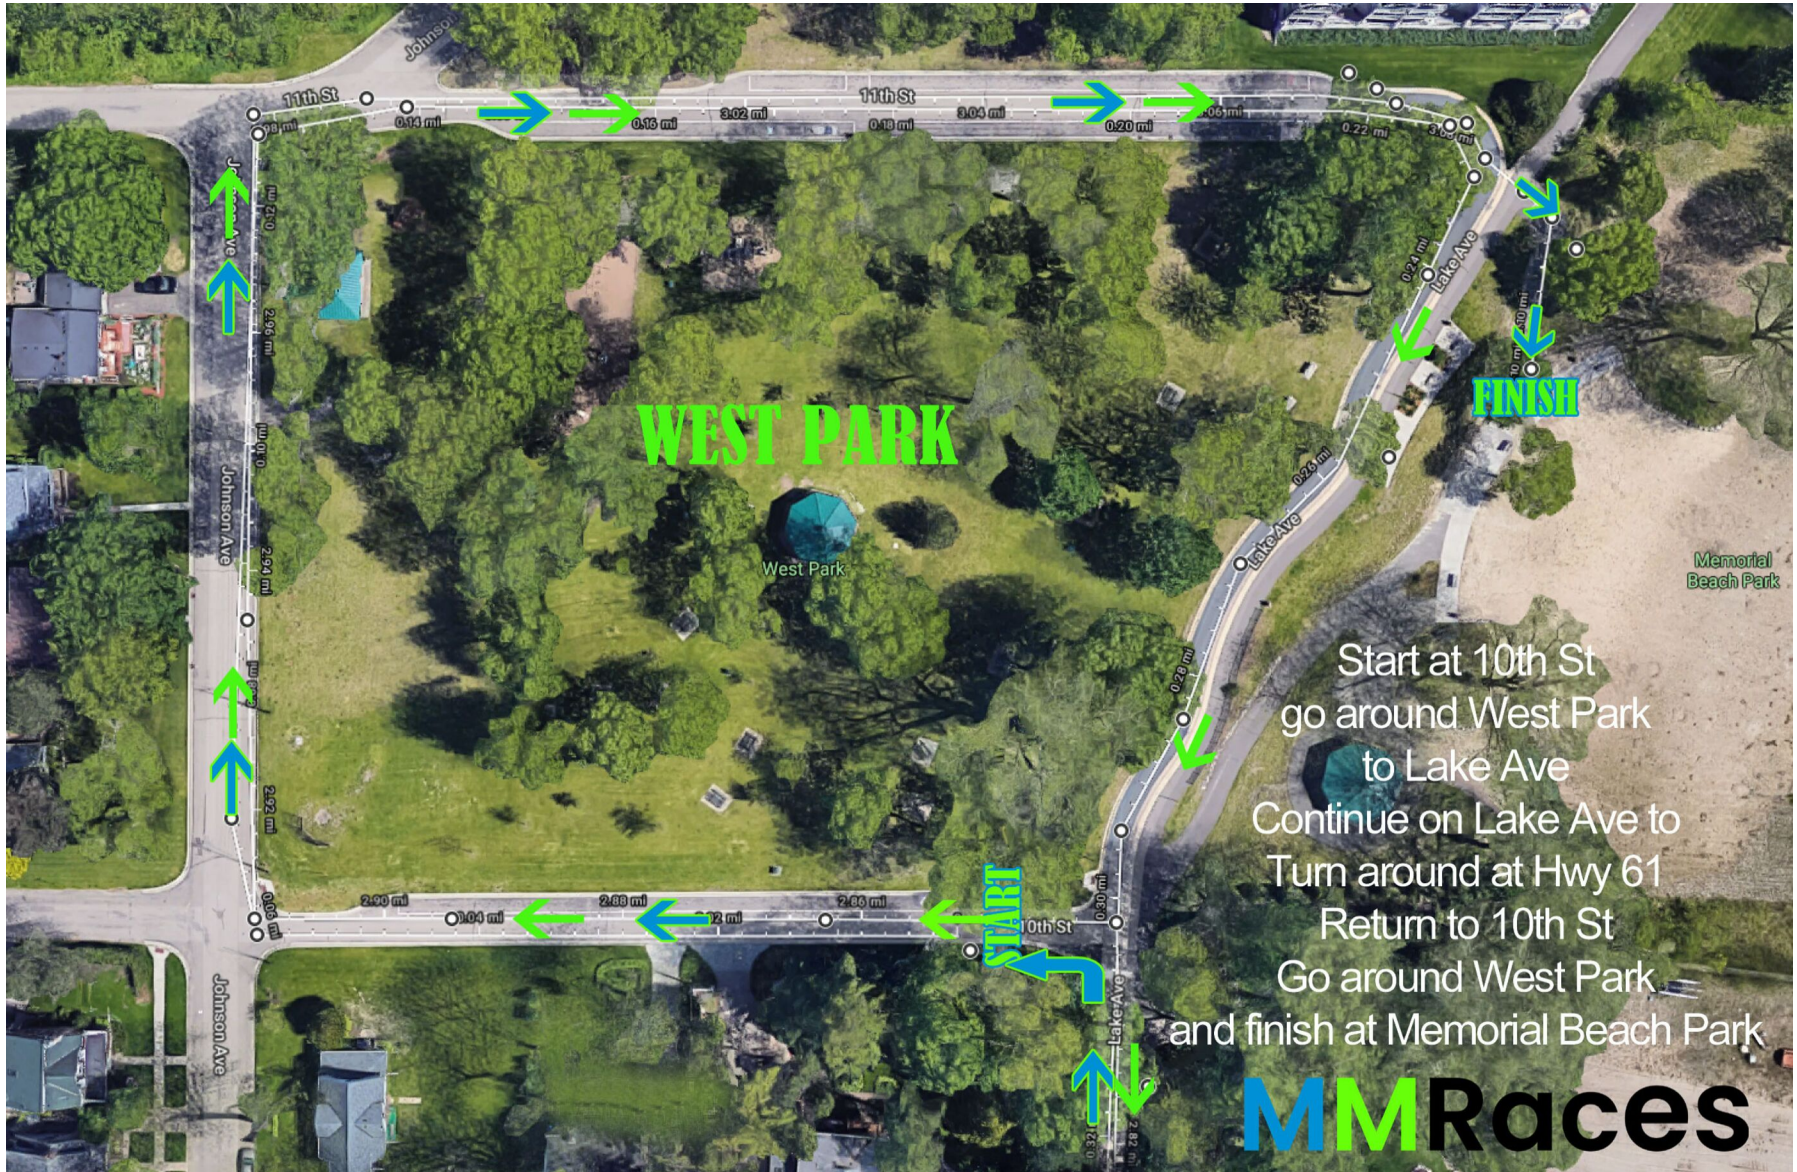

MMRaces

WEST PARK

Start at 10th St
go around West Park
to Lake Ave
Continue on Lake Ave to
Turn around at Hwy 61
Return to 10th St
Go around West Park
and finish at Memorial Beach Park

MM Races